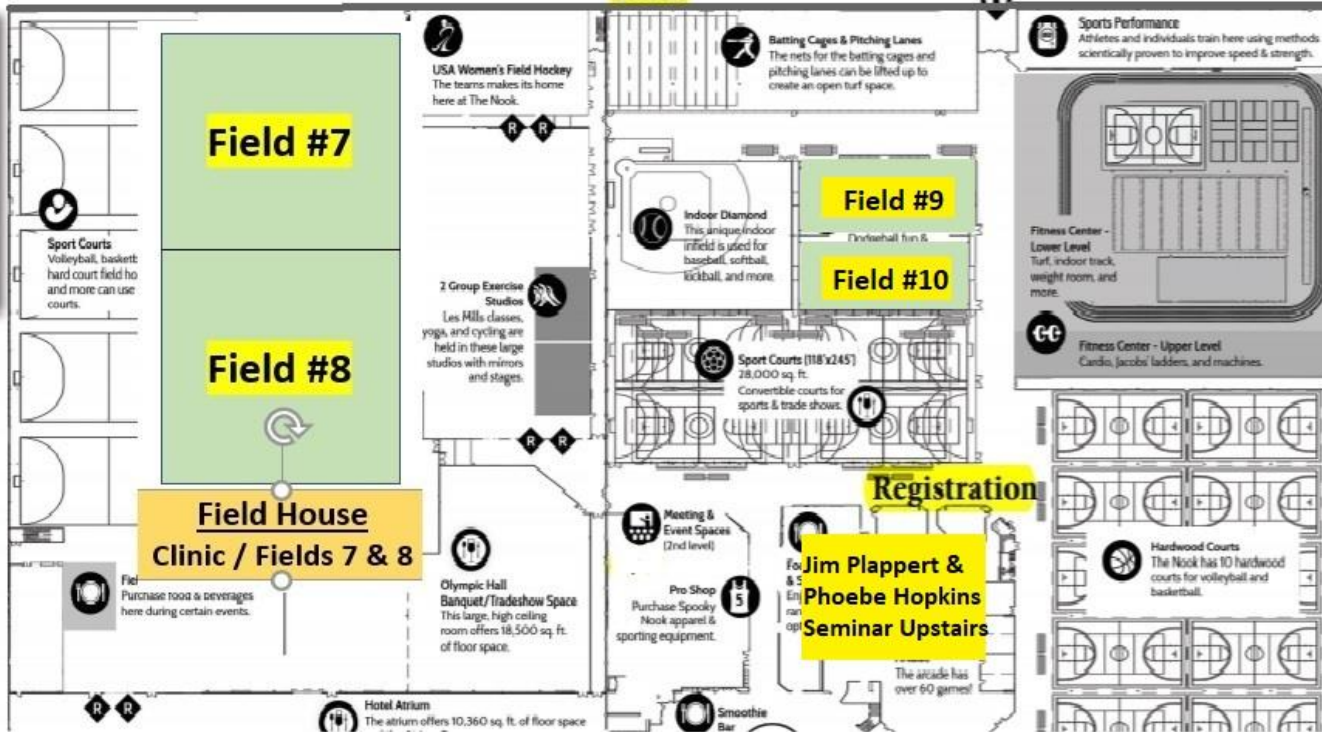

Map of Limelight at Spooky Nook

LimeLight
@Spooky Nook Map

MAP LEGEND

- Restroom
- Indicates an entrance

MEMBERS-ONLY ENTRANCE