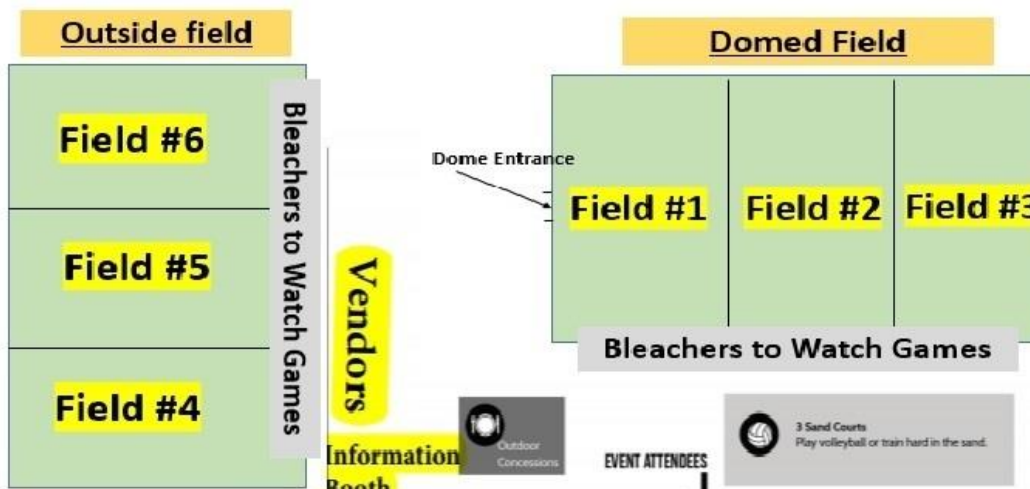

Map of Limelight at Spooky Nook

LimeLight
@Spooky Nook Map

MAP LEGEND

- Restroom
- Indicates an entrance

MEMBERS-ONLY ENTRANCE